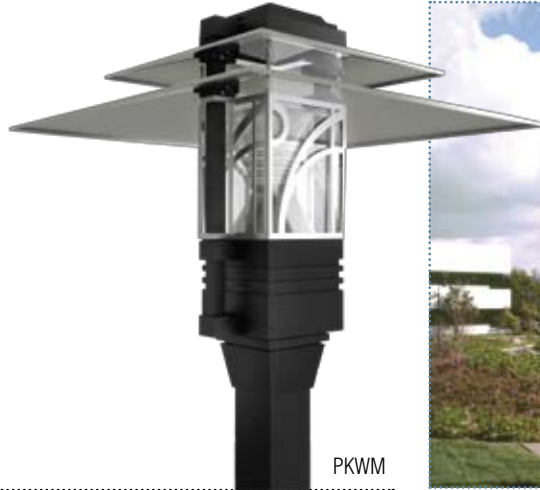

ARCHITECTURAL AREA LIGHTING

Parkway Square – Pedestrian Scale

Elegant Styling
Unique options for either contemporary or traditional styling

High Performance
Features precision optical systems with energy efficient sources including LED, HID, induction and the new CosmoPolis™ lamp

PKWM

ORDERING INFORMATION

1. LUMINAIRE

PKWM
Parkway Square Medium
29.75" SQ x 30.5" H - Vertical
23" SQ x 30.5" H - Horizontal

2. HOOD

• ANG – Angled Hood

• STR – Straight Hood
• IND – Indirect Hood
(underside finished in high reflectance white)