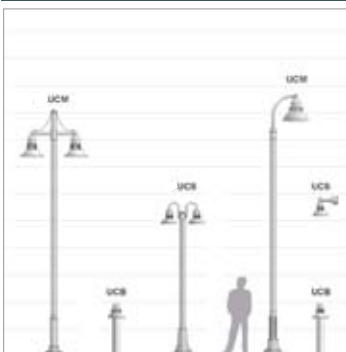

Part of the complete Universe LED Collection

Please visit www.aal.net for a complete listing of high performance Designer SSL Luminaires.

PATENTS PENDING

16555 East Gale Ave. | City of Industry | CA 91745
T 626.968.5666 | F 626.369.2695 | www.aal.net