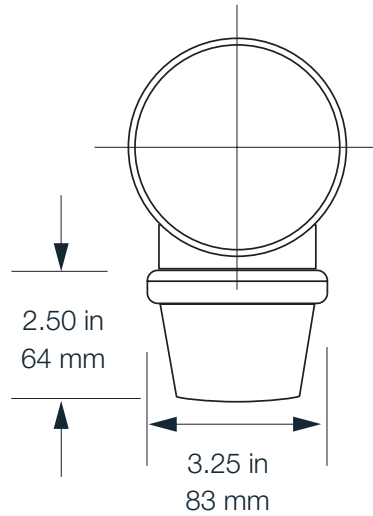

# RBC - Pole Options / Accessories

DATE

TYPE

RBC-\_\_\_\_\_

**RBC**

Cast aluminum receptacle housing, integrally welded to the pole. Includes a NEC approved clear weatherproof cover. Does not include a receptacle or internal wiring. (Consult factory for alternative locations.)

**Note:**  
The RBC standard location is 2' down from the top of the pole to the center of the receptacle housing.  
  
For alternative location, please provide drawing.

SOLD TO	PO #	JOB NAME
/	/	/

Approvals