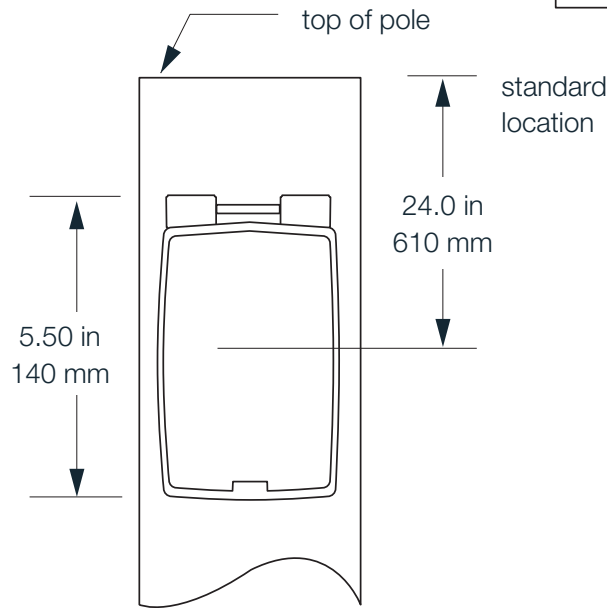

# RBC - Pole Options / Accessories

DATE

TYPE

RBC-\_\_\_\_\_

**RBC**

Cast aluminum receptacle housing, integrally welded to the pole. Includes a NEC approved clear weatherproof cover. Does not include a receptacle or internal wiring. (Consult factory for alternative locations.)

**Note:**  
The RBC standard location is 2' down from the top of the pole to the center of the receptacle housing.  
  
For alternative location, please provide drawing.

SOLD TO	PO #	JOB NAME
/	/	/

Approvals