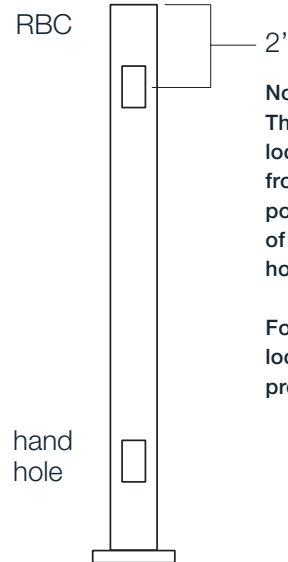

# RBC - Pole Options / Accessories

DATE

TYPE

RBC-\_\_\_\_\_

**RBC**

Cast aluminum receptacle housing, integrally welded to the pole. Includes a NEC approved clear weatherproof cover. Does not include a receptacle or internal wiring. (Consult factory for alternative locations.)

**Note:**  
The RBC standard location is 2' down from the top of the pole to the center of the receptacle housing.  
  
For alternative location, please provide drawing.

SOLD TO	PO #	JOB NAME
/	/	/

Approvals